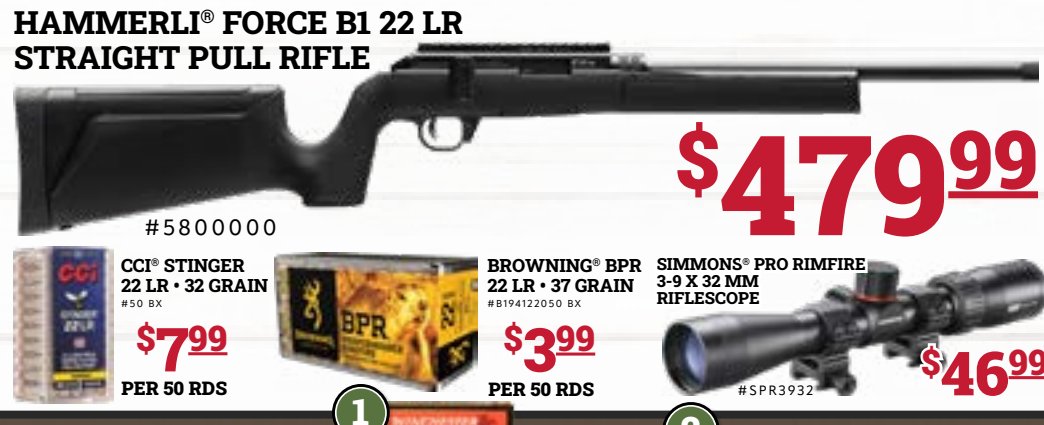

HAMMERLI® FORCE B1 22 LR STRAIGHT PULL RIFLE

$479⁹⁹

CCI® STINGER 22 LR • 32 GRAIN #50 BX

$7⁹⁹ PER 50 RDS

BROWNING® BPR 22 LR • 37 GRAIN #B194122050 BX

$3⁹⁹ PER 50 RDS

SIMMONS® PRO RIMFIRE 3-9 X 32 MM RIFLESCOPE #SPR3932

$46⁹⁹