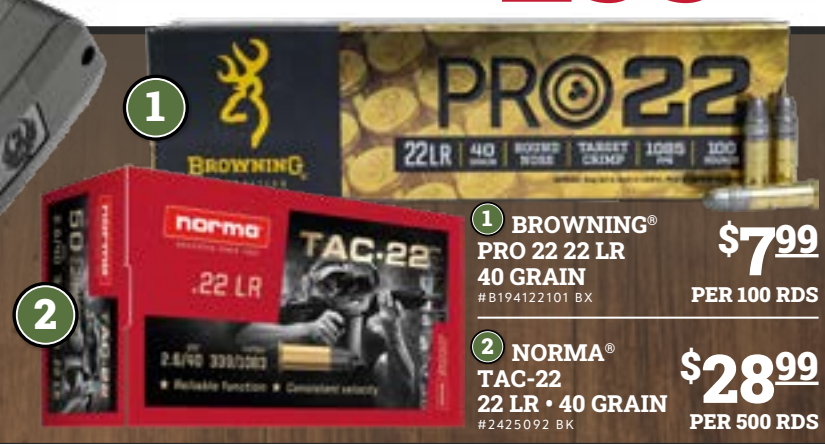

RUGER® 10/22 SPORTER 22 LR SEMI-AUTO RIFLE

\$239⁹⁹

#1256 COMBO

RUGER® 10/22 22 LR SEMI-AUTO RIFLE

\$299⁹⁹

1 BULLDOG® 44" PIT BULL SCOPED RIFLE CASE #BD100-44

\$10⁹⁹

2 RUGER® 10/22 22 LR 25 ROUND MAGAZINE #90361

\$22⁹⁹

1 BROWNING® PRO 22 22 LR 40 GRAIN #B194122101 BX

\$7⁹⁹ PER 100 RDS

2 NORMA® TAC-22 22 LR • 40 GRAIN #2425092 BX

\$28⁹⁹ PER 500 RDS

RADICAL FIREARMS® AR-15 5.56 NATO RIFLE

\$399⁹⁹

1 PMC® BRONZE 223 REMINGTON 55 GRAIN #223A BX